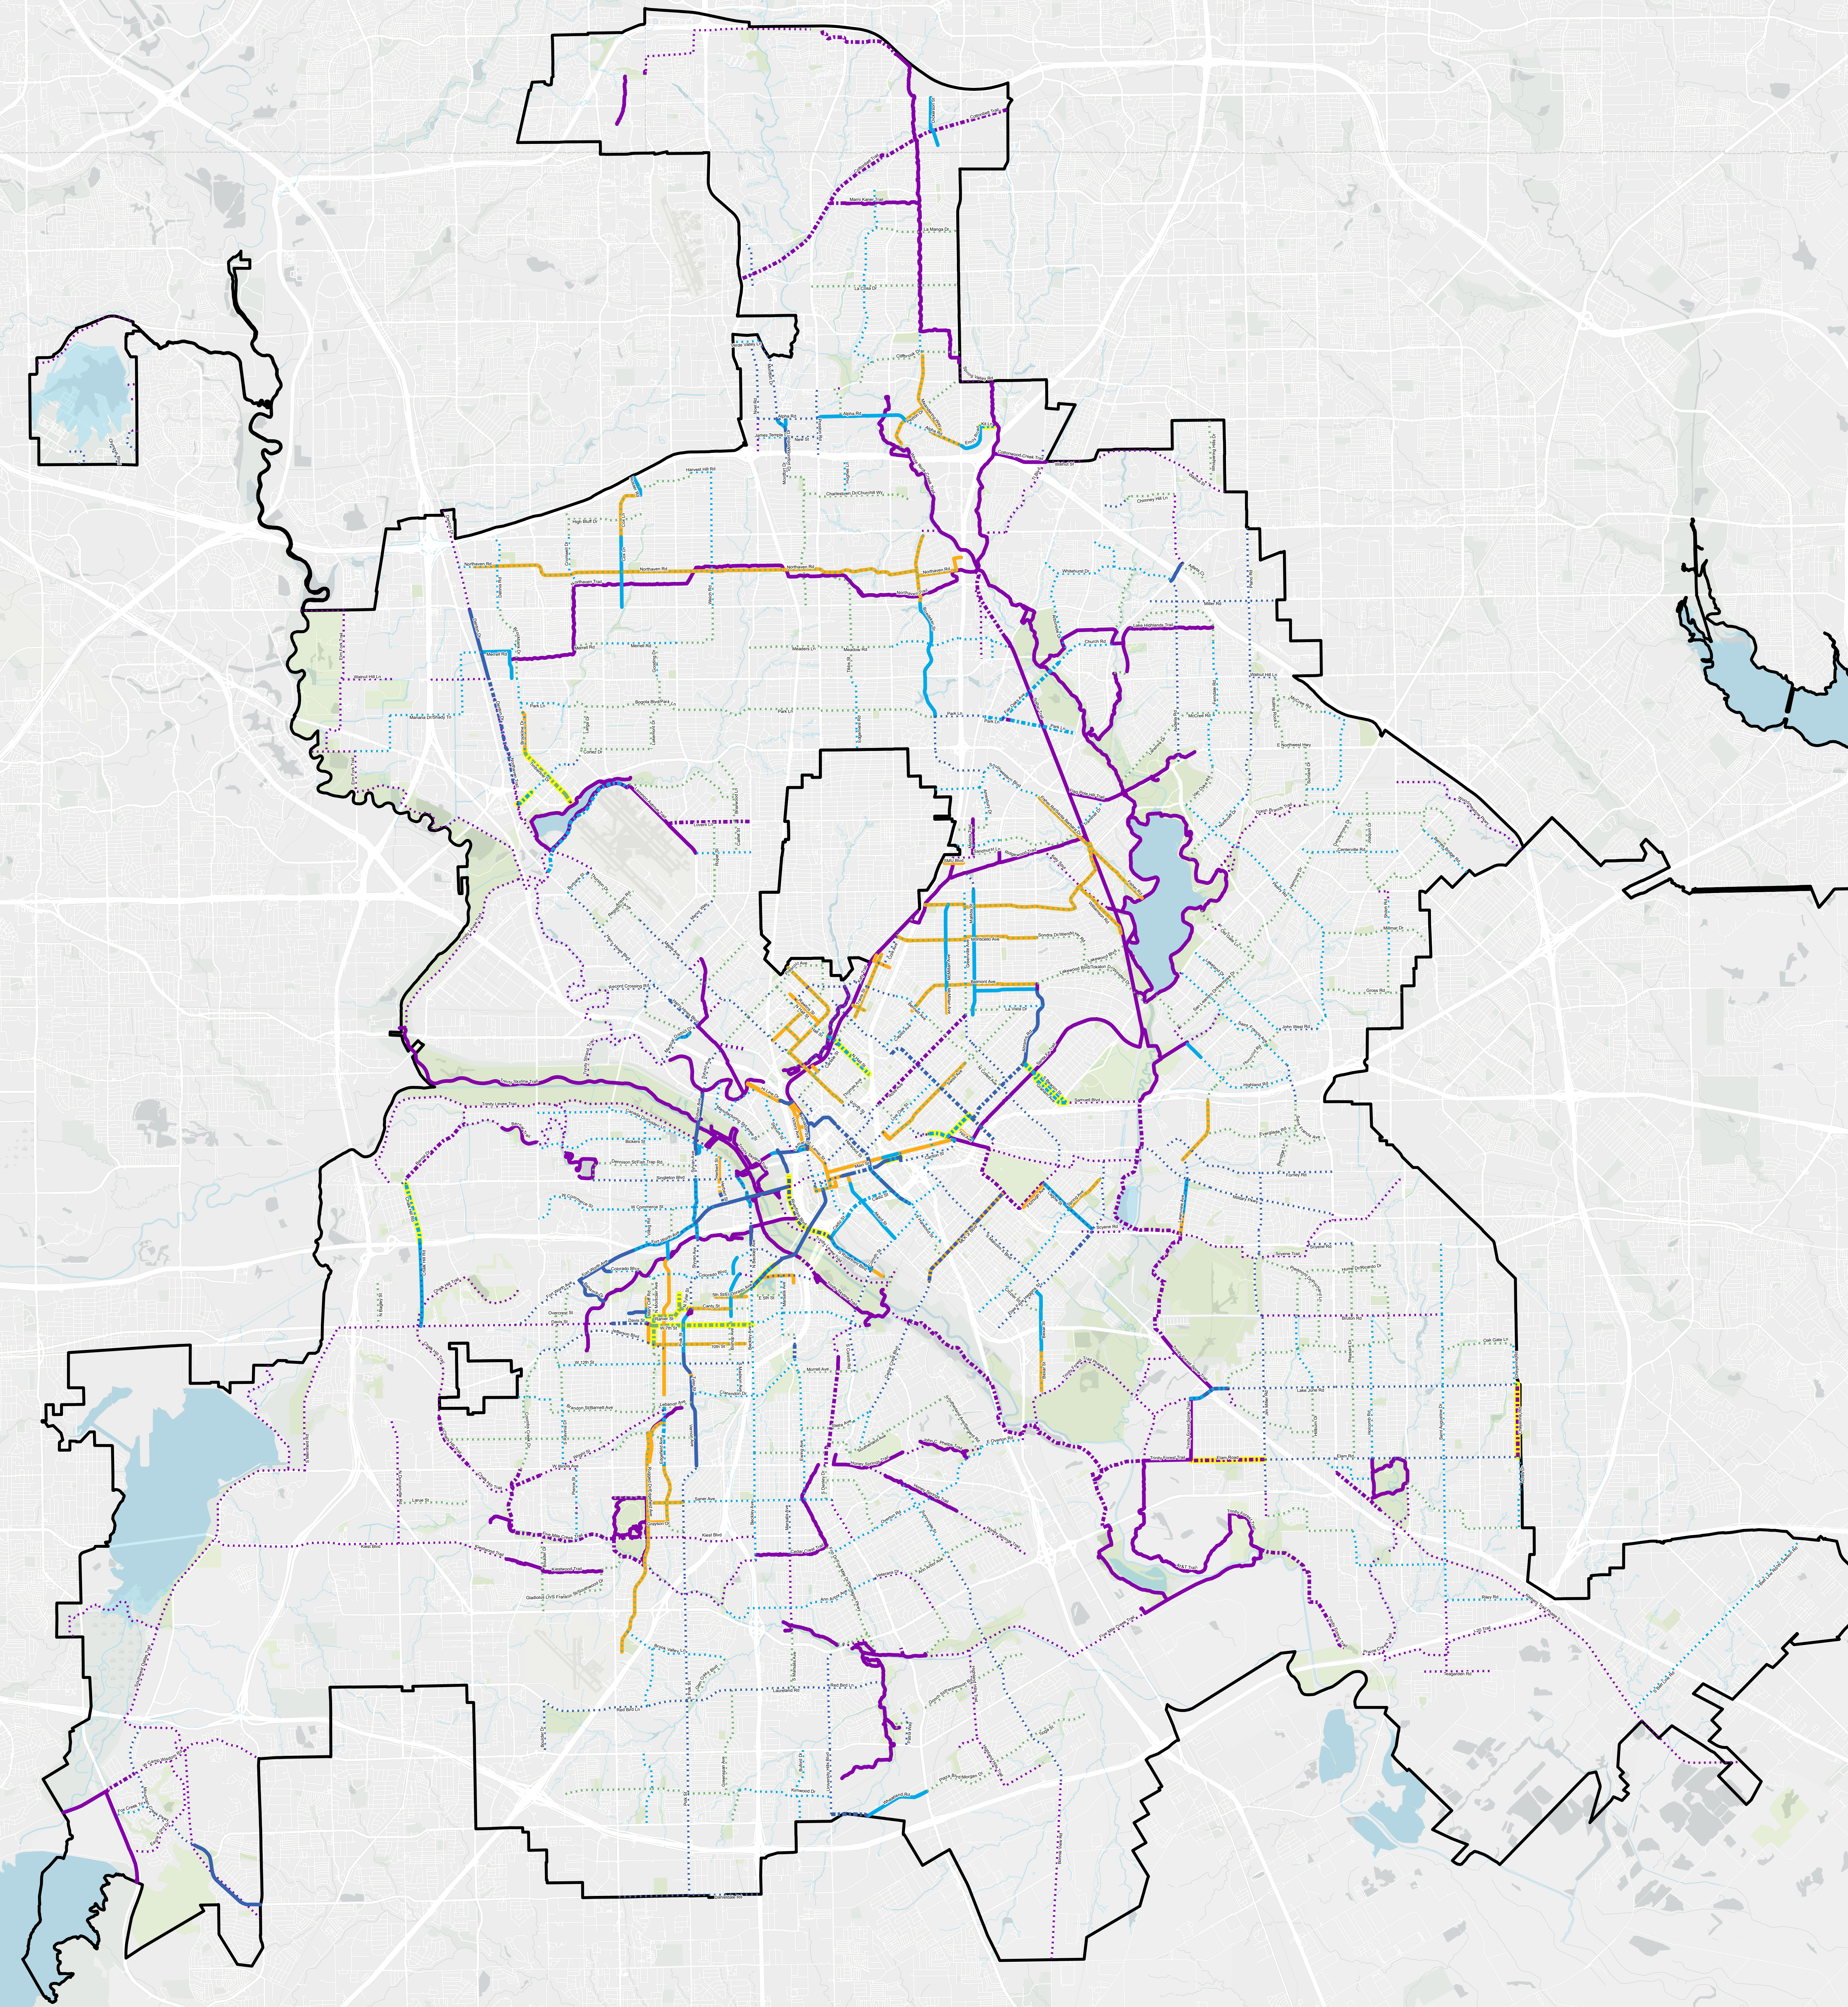

City of Dallas Bike Network

As of May 2026. Learn more at: dal.city/bikeway

Legend

Existing Bike Facilities	Funded Bike Facilities	Planned Bike Facilities	Dallas City Limits
Bike Route	Bike Route	Neighborhood Bikeway	Dallas City Limits
Neighborhood Bikeway	Neighborhood Bikeway	Physically Separated	Streams
Visually Separated	Visually Separated	Trail	Lakes
Physically Separated	Physically Separated	Visually Separated	Parks
Trail	Trail		