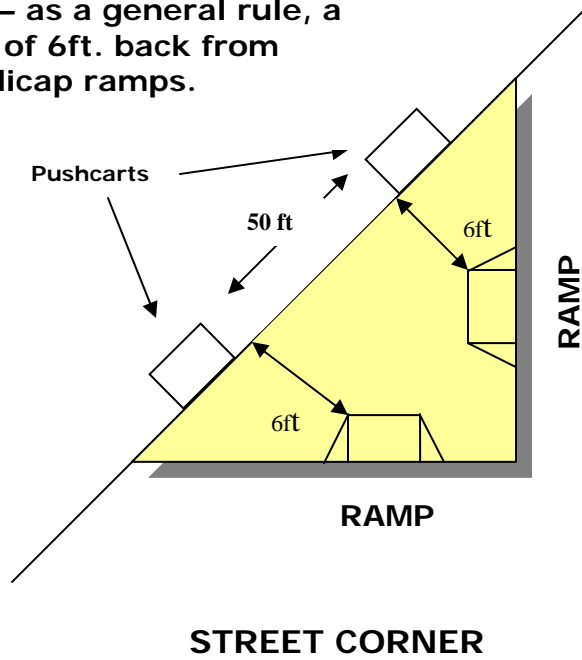

## Pushcart Setback Requirements

Pushcart vending setup must not extend into corner sight triangles – as a general rule, a minimum of 6ft. back from both handicap ramps.

5 ft Clear space requirement around obstructions to pushcart