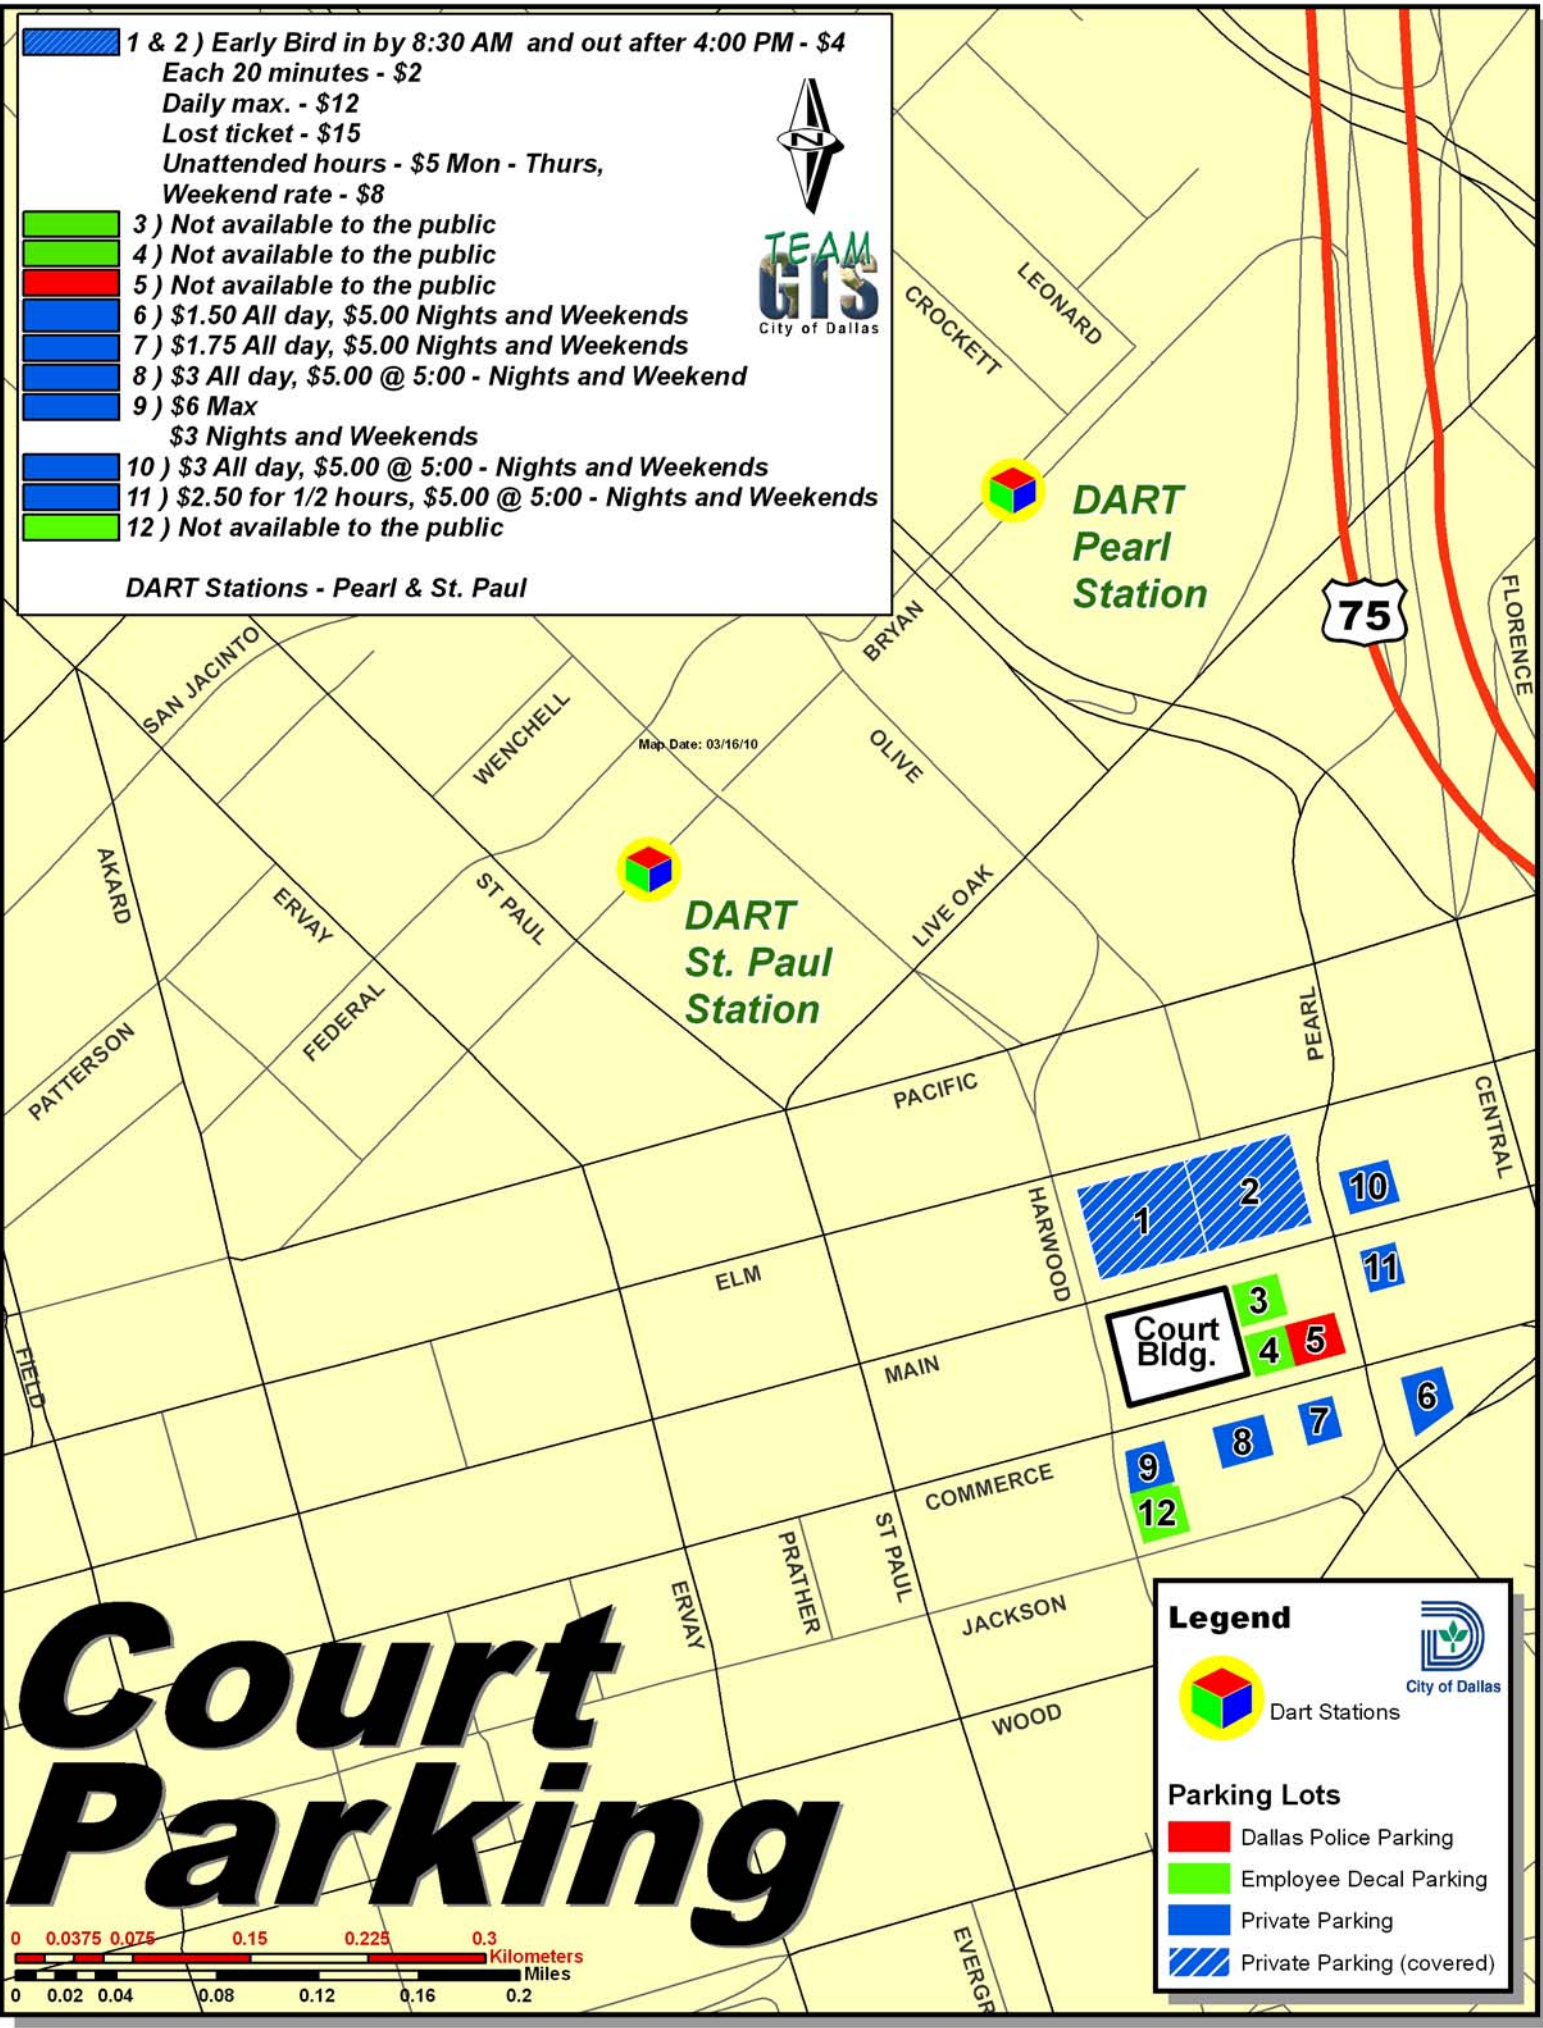

-  1 & 2) Early Bird in by 8:30 AM and out after 4:00 PM - \$4
Each 20 minutes - \$2
Daily max. - \$12
Lost ticket - \$15
Unattended hours - \$5 Mon - Thurs,
Weekend rate - \$8
-  3) Not available to the public
-  4) Not available to the public
-  5) Not available to the public
-  6) \$1.50 All day, \$5.00 Nights and Weekends
-  7) \$1.75 All day, \$5.00 Nights and Weekends
-  8) \$3 All day, \$5.00 @ 5:00 - Nights and Weekend
-  9) \$6 Max
\$3 Nights and Weekends
-  10) \$3 All day, \$5.00 @ 5:00 - Nights and Weekends
-  11) \$2.50 for 1/2 hours, \$5.00 @ 5:00 - Nights and Weekends
-  12) Not available to the public

DART Stations - Pearl & St. Paul

Court Parking

Legend

Dart Stations

City of Dallas

Parking Lots

-  Dallas Police Parking
-  Employee Decal Parking
-  Private Parking
-  Private Parking (covered)